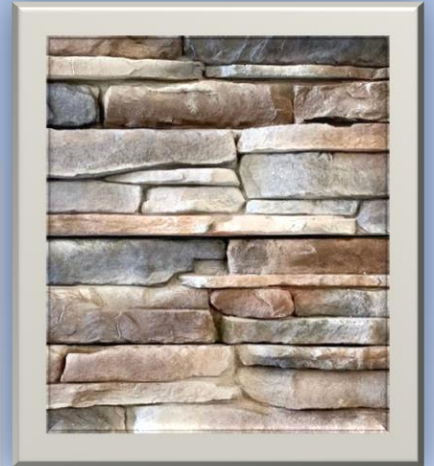

GREY

\$6.00 / SQ FT

RUSTIC LEDGE PANEL

GLACIER

\$7.50 / SQ FT

CHARDONNAY

\$6.00 / SQ FT

CHARCOAL