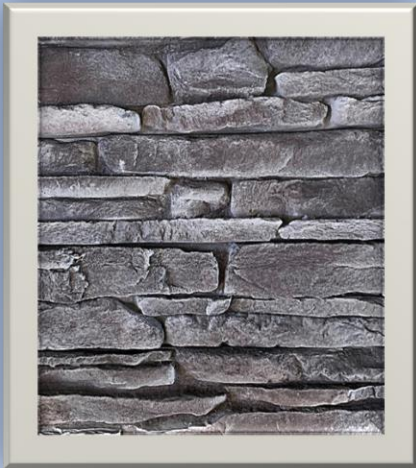

GREY

\$6.00 / SQ FT

RUSTIC LEDGE PANEL

GLACIER

\$7.50 / SQ FT

CHARDONNAY

\$6.00 / SQ FT

CHARCOAL